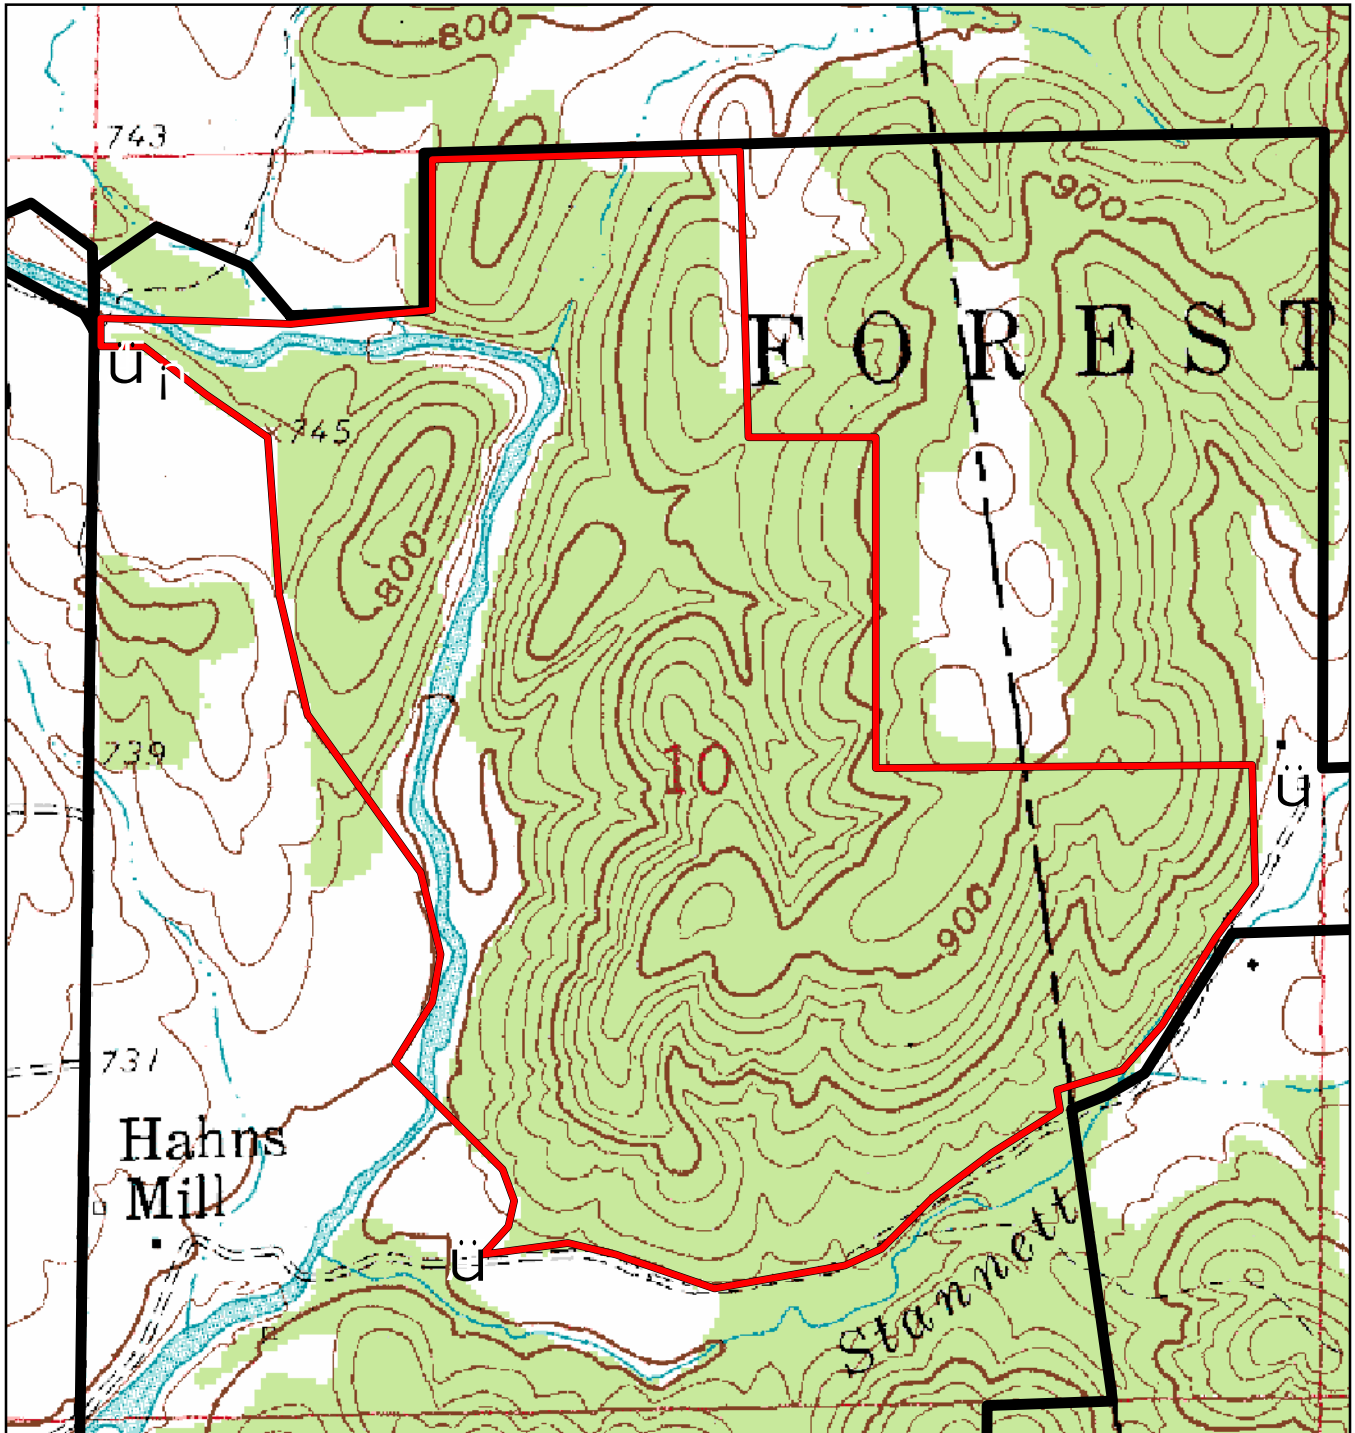

# Castor River Shut-Ins NA

## Madison County

-  Natural Area
-  Missouri Department of Conservation