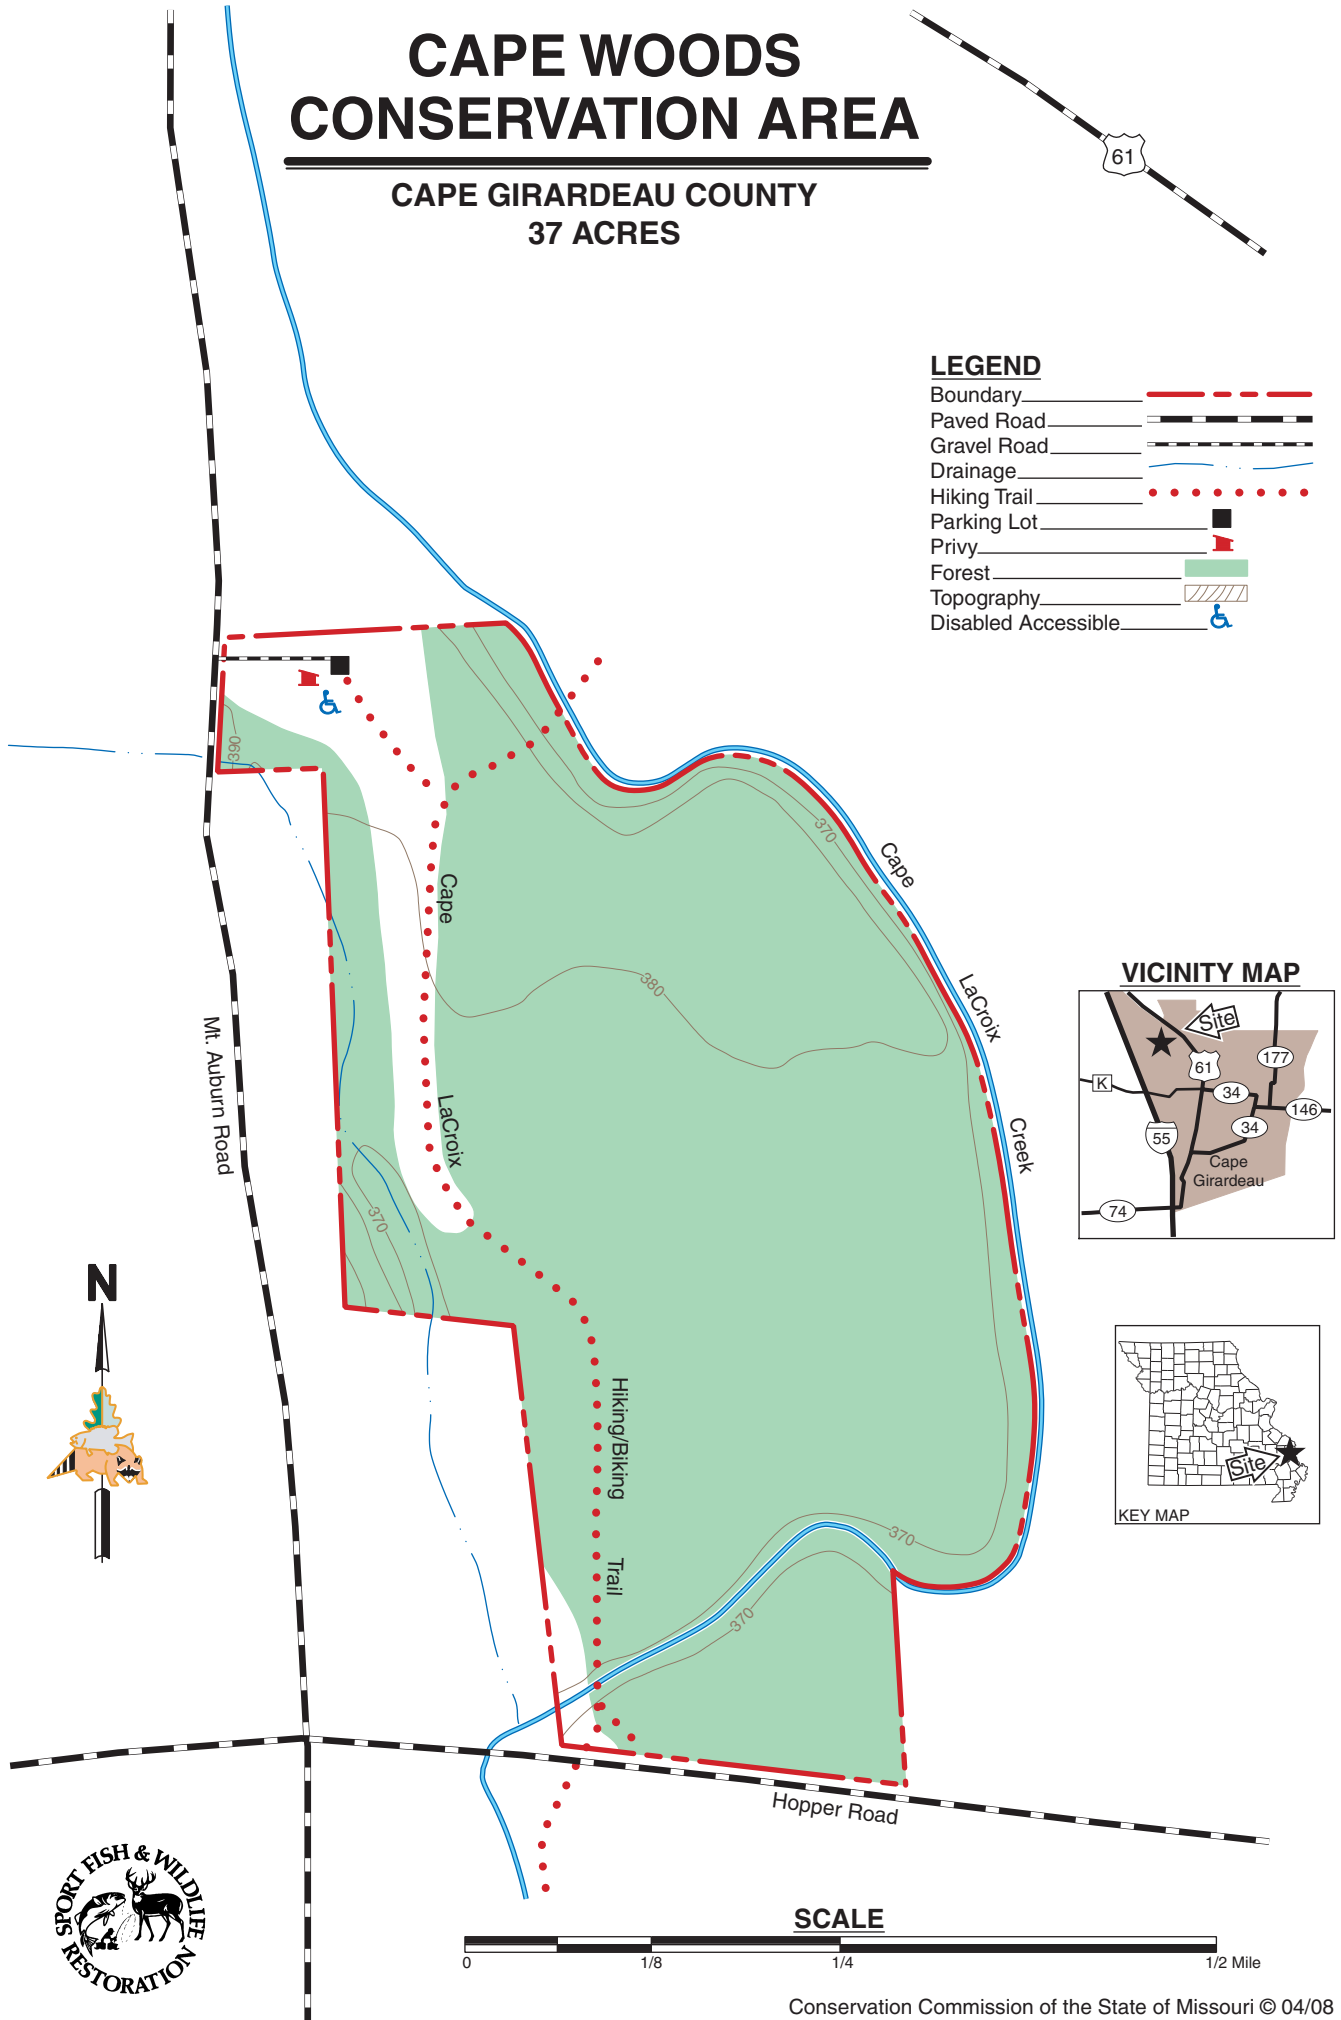

CAPE WOODS CONSERVATION AREA

CAPE GIRARDEAU COUNTY
37 ACRES

61

LEGEND

- Boundary 
- Paved Road 
- Gravel Road 
- Drainage 
- Hiking Trail 
- Parking Lot 
- Privy 
- Forest 
- Topography 
- Disabled Accessible 

VICINITY MAP

SCALE