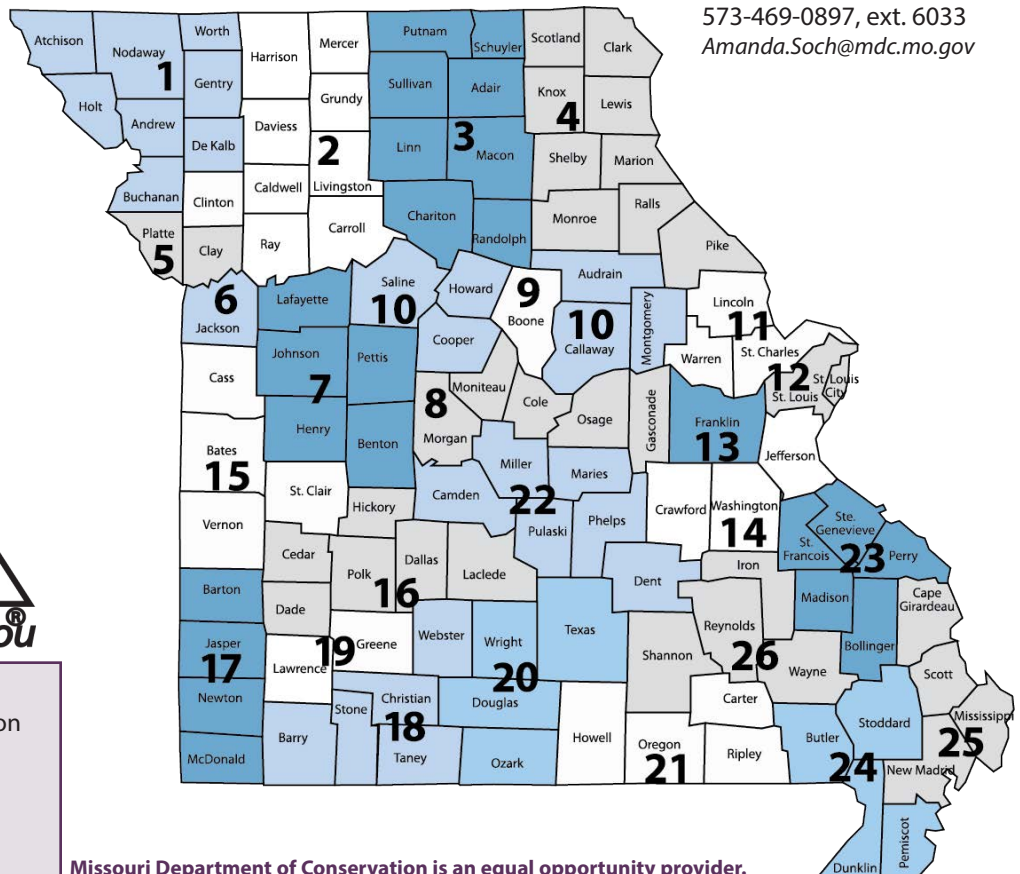

17 Andy Rhodes

Shoal Creek Conservation Education Center
201 W Riviera Drive
Joplin, MO 64804
417-629-3423, ext. 4541
Andrew.Rhodes@mdc.mo.gov

18 Jordan Poe

Shepherd of the Hills Conservation Center 610 Hatchery Road
Branson, MO 65616
417-334-4865, ext. 4513
Jordan.Poe@mdc.mo.gov

19 Lyle Whittaker

Southwest Regional Office
2630 N Mayfair
Springfield, MO 65803
417-895-6880, ext. 1644
Lyle.Whittaker@mdc.mo.gov

20 Sarah Elrod

Ozark Regional Office
551 Joe Jones Blvd.
West Plains, MO 65775
417-255-9561, ext. 4756
Sarah.Elrod@mdc.mo.gov

21 Sam Stewart

Ozark Regional Office
551 Joe Jones Blvd.
West Plains, MO 65775
417-255-9561, ext. 4755
Sam.Stewart@mdc.mo.gov

22 Dwight Warnke

Rolla Office
12655 State Route Y
Rolla, MO 65401
573-368-2225, ext. 1584
Dwight.Warnke@mdc.mo.gov

23 Sara Bradshaw

Cape Girardeau Conservation Nature Center
2289 County Park Drive
Cape Girardeau, MO 63701
573-290-5858, ext. 4467
Sara.Bradshaw@mdc.mo.gov

24 Sally Hancock

Mingo National Wildlife Refuge
24279 State Highway 51
Puxico, MO 63960
573-222-3337, ext. 1030
Sally.Hancock@mdc.mo.gov

25 DeeDee Dockins

Cape Girardeau Conservation Nature Center
2289 County Park Drive
Cape Girardeau, MO 63701
573-290-5858, ext. 4464
DeeDee.Dockins@mdc.mo.gov

26 Amanda Soch

Twin Pines Conservation Education Center
20086 Highway 60
Winona, MO 65588
573-469-0897, ext. 6033
Amanda.Soch@mdc.mo.gov

Education Branch
Missouri Department of Conservation
PO Box 180
Jefferson City, MO 65102-0180
573-751-4115
mdc.mo.gov

Missouri Department of Conservation is an equal opportunity provider.