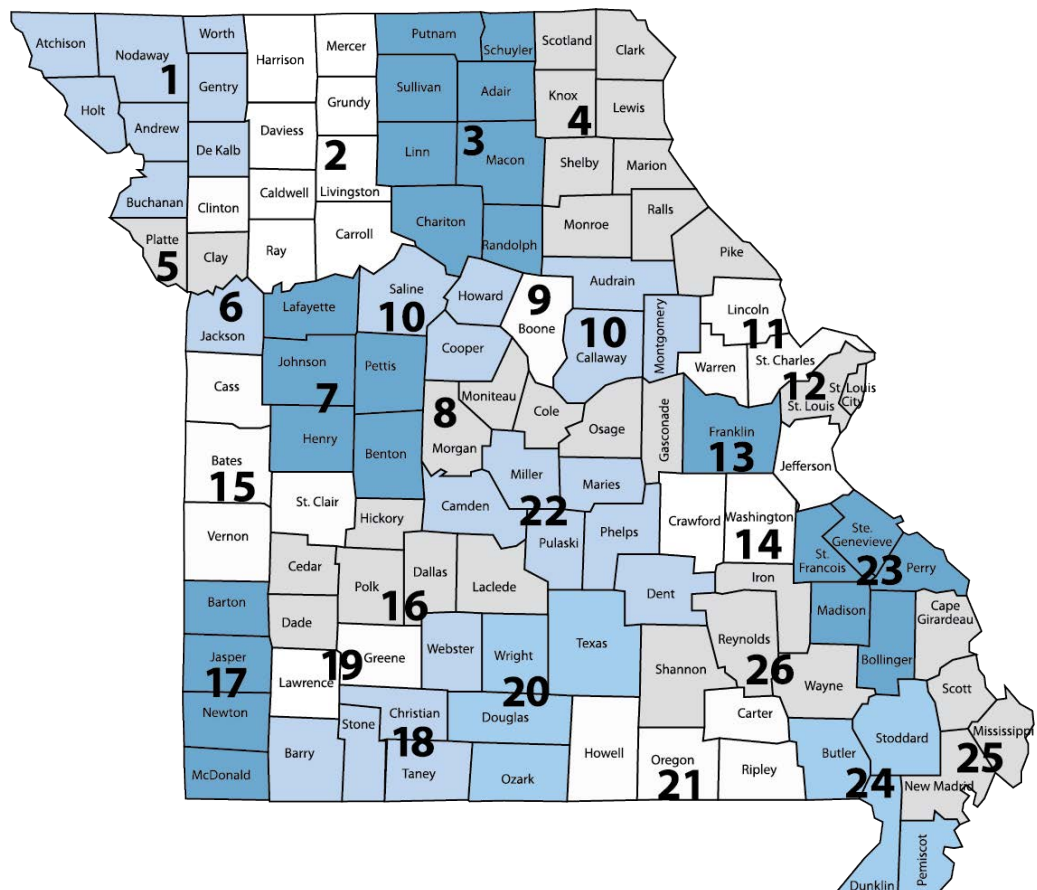

Hannibal Office
8965 Hwy. 36 Ste. 1
Hannibal, MO 63401
573-248-2530, ext. 6378
Kathi.Moore@mdc.mo.gov

5 Kathleen Savaiano

Anita B. Gorman
Conservation
Discovery Center
4750 Troost Avenue
Kansas City, MO 64110
816-891-9941, ext. 6307
Kathleen.Savaiano@mdc.mo.gov

6 Courtney Green

Anita B. Gorman
Conservation
Discovery Center
4750 Troost Avenue
Kansas City, MO 64110
816-759-7305, ext. 1148
Courtney.Green@mdc.mo.gov

6 Adam Brandsgaard

Burr Oak Woods
Conservation Nature Center
1401 NW Park Road
Blue Springs, MO 64015
816-228-3766, ext. 1325
Adam.Brandsgaard@mdc.mo.gov

7 Ginger Miller

Clinton Office
2010 S Second Street
Clinton, MO 64735
660-885-8179, ext. 4946
Ginger.Miller@mdc.mo.gov

8 Ashley Edwards

Runge Conservation
Nature Center
330 Commerce Drive
Jefferson City, MO 65109
573-522-4115, ext. 3420
Ashley.Edwards@mdc.mo.gov

9 Jenna Stiek

Boone County Nature School
8989 South Tom Bass Rd.
Columbia, MO 65201
573-522-7901, ext. 2886
Jenna.Stiek@mdc.mo.gov

10 Ethan Regan

Central Regional Office
and Conservation Research
Center
3500 E Gans Road
Columbia, MO 65201
573-815-7901, ext. 2866
Ethan.Regan@mdc.mo.gov

11 Becky Robertson

St. Louis Regional Office
2360 Highway D
St. Charles, MO 63304
636-441-4554, ext. 4126
Becky.Robertson@mdc.mo.gov

11 Nicki Wheaton

St. Louis Regional Office
2360 Highway D
St. Charles, MO 63304
636-441-4554, ext. 4140
Nichole.Wheaton@mdc.mo.gov