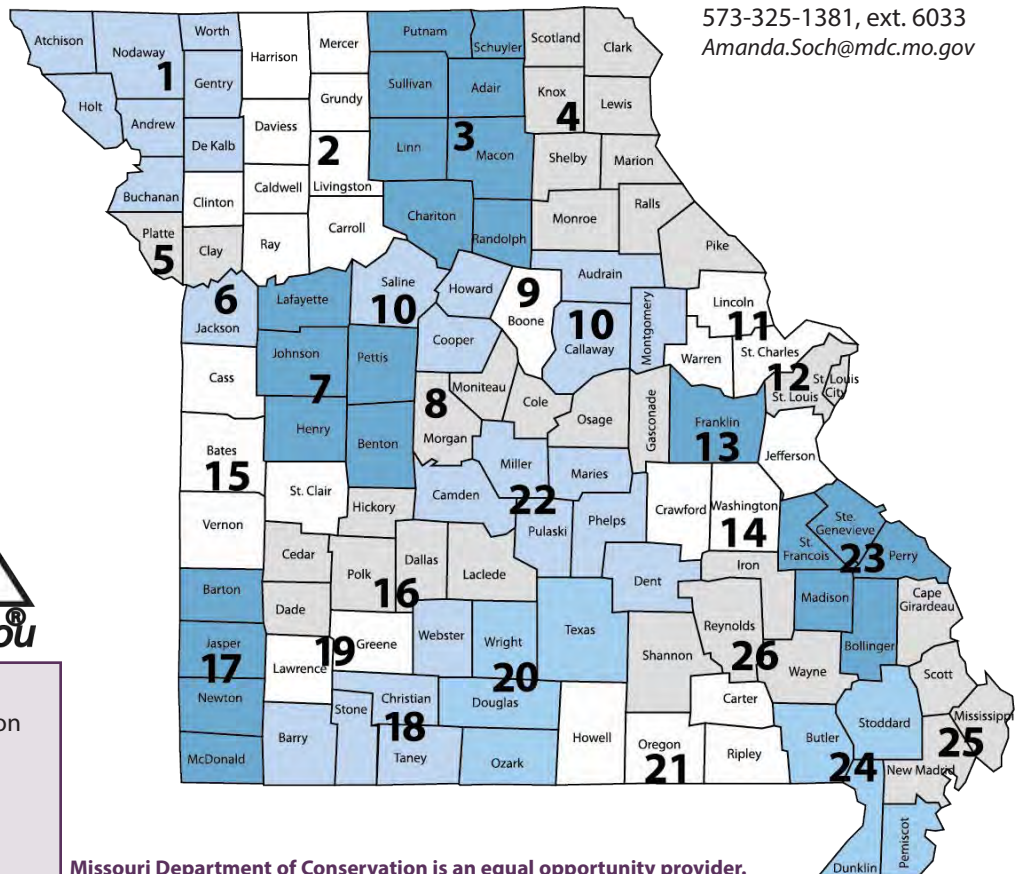

17 Andy Rhodes

Shoal Creek Conservation
Education Center
201 W Riviera Drive
Joplin, MO 64804
417-629-3423, ext. 4541
Andrew.Rhodes@mdc.mo.gov

18 Jordan Poe

Shepherd of the Hills
Conservation Center 610
Hatchery Road
Branson, MO 65616
417-334-4865, ext. 4513
Jordan.Poe@mdc.mo.gov

19 Lyle Whittaker

Southwest Regional Office
2630 N Mayfair
Springfield, MO 65803
417-895-6880, ext. 1644
Lyle.Whittaker@mdc.mo.gov

20 Sarah Elrod

Ozark Regional Office
551 Joe Jones Blvd.
West Plains, MO 65775
417-255-9561, ext. 4756
Sarah.Elrod@mdc.mo.gov

21 Sam Stewart

Ozark Regional Office
551 Joe Jones Blvd.
West Plains, MO 65775
417-255-9561, ext. 4755
Sam.Stewart@mdc.mo.gov

22 Dwight Warnke

Rolla Office
12655 State Route Y
Rolla, MO 65401
573-368-2225, ext. 1584
Dwight.Warnke@mdc.mo.gov

23 Sara Bradshaw

Cape Girardeau Conservation
Nature Center
2289 County Park Drive
Cape Girardeau, MO 63701
573-290-5858, ext. 4467
Sara.Bradshaw@mdc.mo.gov

24 Sally Hancock

Mingo National Wildlife
Refuge
24279 State Highway 51
Puxico, MO 63960
573-222-3337, ext. 1030
Sally.Hancock@mdc.mo.gov

25 DeeDee Dockins

Cape Girardeau Conservation
Nature Center
2289 County Park Drive Cape
Girardeau, MO 63701
573-290-5858, ext. 4464
DeeDee.Dockins@mdc.mo.gov

26 Amanda Soch

Twin Pines Conservation
Education Center
20086 Highway 60
Winona, MO 65588
573-325-1381, ext. 6033
Amanda.Soch@mdc.mo.gov

Serving nature and you®

Education Branch
Missouri Department of Conservation
PO Box 180
Jefferson City, MO 65102-0180
573-751-4115
mdc.mo.gov

Missouri Department of Conservation is an equal opportunity provider.